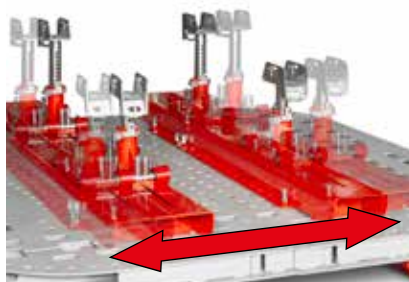

SIVER[®]

That's what you need for efficient work!

SIVER TC

**Straightening system for repairing
damaged truck cabs**

EAC

MADE IN RUSSIA

SIVER TC – A NEW, ONE OF A KIND BENCH FOR STRAIGHTENING AND REPAIRING DAMAGED TRUCK CABS!

Special adapters fix any cab to mobile supports with carriages.

The supports are fixed on the frame in increments of 5 mm. The range of installation of supports is 400–1750 mm.

The supports and carriages are easy to move on rollers with a durable polyurethane coating.

Power devices are located on the platform and easily move around it, creating a 360° working area.

Height-adjustable chain-rollers allow you to set any pull direction.

Original roller mechanism for easy movement. Fast and rigid fixation in one of 112 positions.