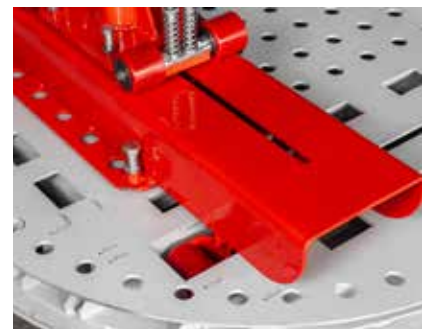

SIVER[®]

That's what you need for efficient work!

SIVER TC

**Straightening system for repairing
damaged truck cabs**

EAC

MADE IN RUSSIA

SIVER TC – A NEW, ONE OF A KIND BENCH FOR STRAIGHTENING AND REPAIRING DAMAGED TRUCK CABS!

Special adapters fix any cab to mobile supports with carriages.

The supports are fixed on the frame in increments of 5 mm. The range of installation of supports is 400–1750 mm.

The supports and carriages are easy to move on rollers with a durable polyurethane coating.

Power devices are located on the platform and easily move around it, creating a 360° working area.

Height-adjustable chain-rollers allow you to set any pull direction.

Original roller mechanism for easy movement. Fast and rigid fixation in one of 112 positions.

Pneumohydraulic pumps are used to control power devices. 10 t pulling force.

Down-pull-attachment and chain lock are included in starter kit and can be mounted on a platform.

Special equipment kit includes all the necessary clamps to get started. Chain length 5m.