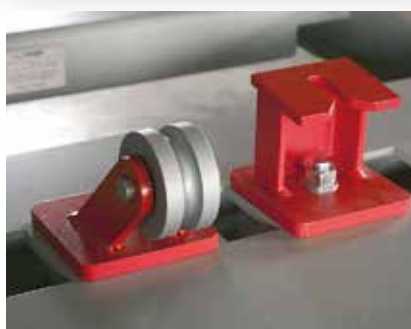

SIVER[®]

That's what you need for efficient work!

SIVER TC

**Straightening system for repairing
damaged truck cabs**

EAC

MADE IN RUSSIA

SIVER TC – A NEW, ONE OF A KIND BENCH FOR STRAIGHTENING AND REPAIRING DAMAGED TRUCK CABS!

Power devices are located on the platform and easily move around it, creating a 360° working area.

Height-adjustable chain-rollers allow you to set any pull direction.

Original roller mechanism for easy movement. Fast and rigid fixation in one of 112 positions.

Pneumohydraulic pumps are used to control power devices. 10 t pulling force.

Down-pull-attachment and chain lock are included in starter kit and can be mounted on a platform.

Special equipment kit includes all the necessary clamps to get started. Chain length 5m.

Hydraulic cylinder 10 t with extensions. It is used as an emphasis of the power device and for local repair of the cabin.

There are 3 pairs of different cabins mounting adapters included.

Removable platforms for movable supports (4 pcs.) provide even more options for fixing the cabin.