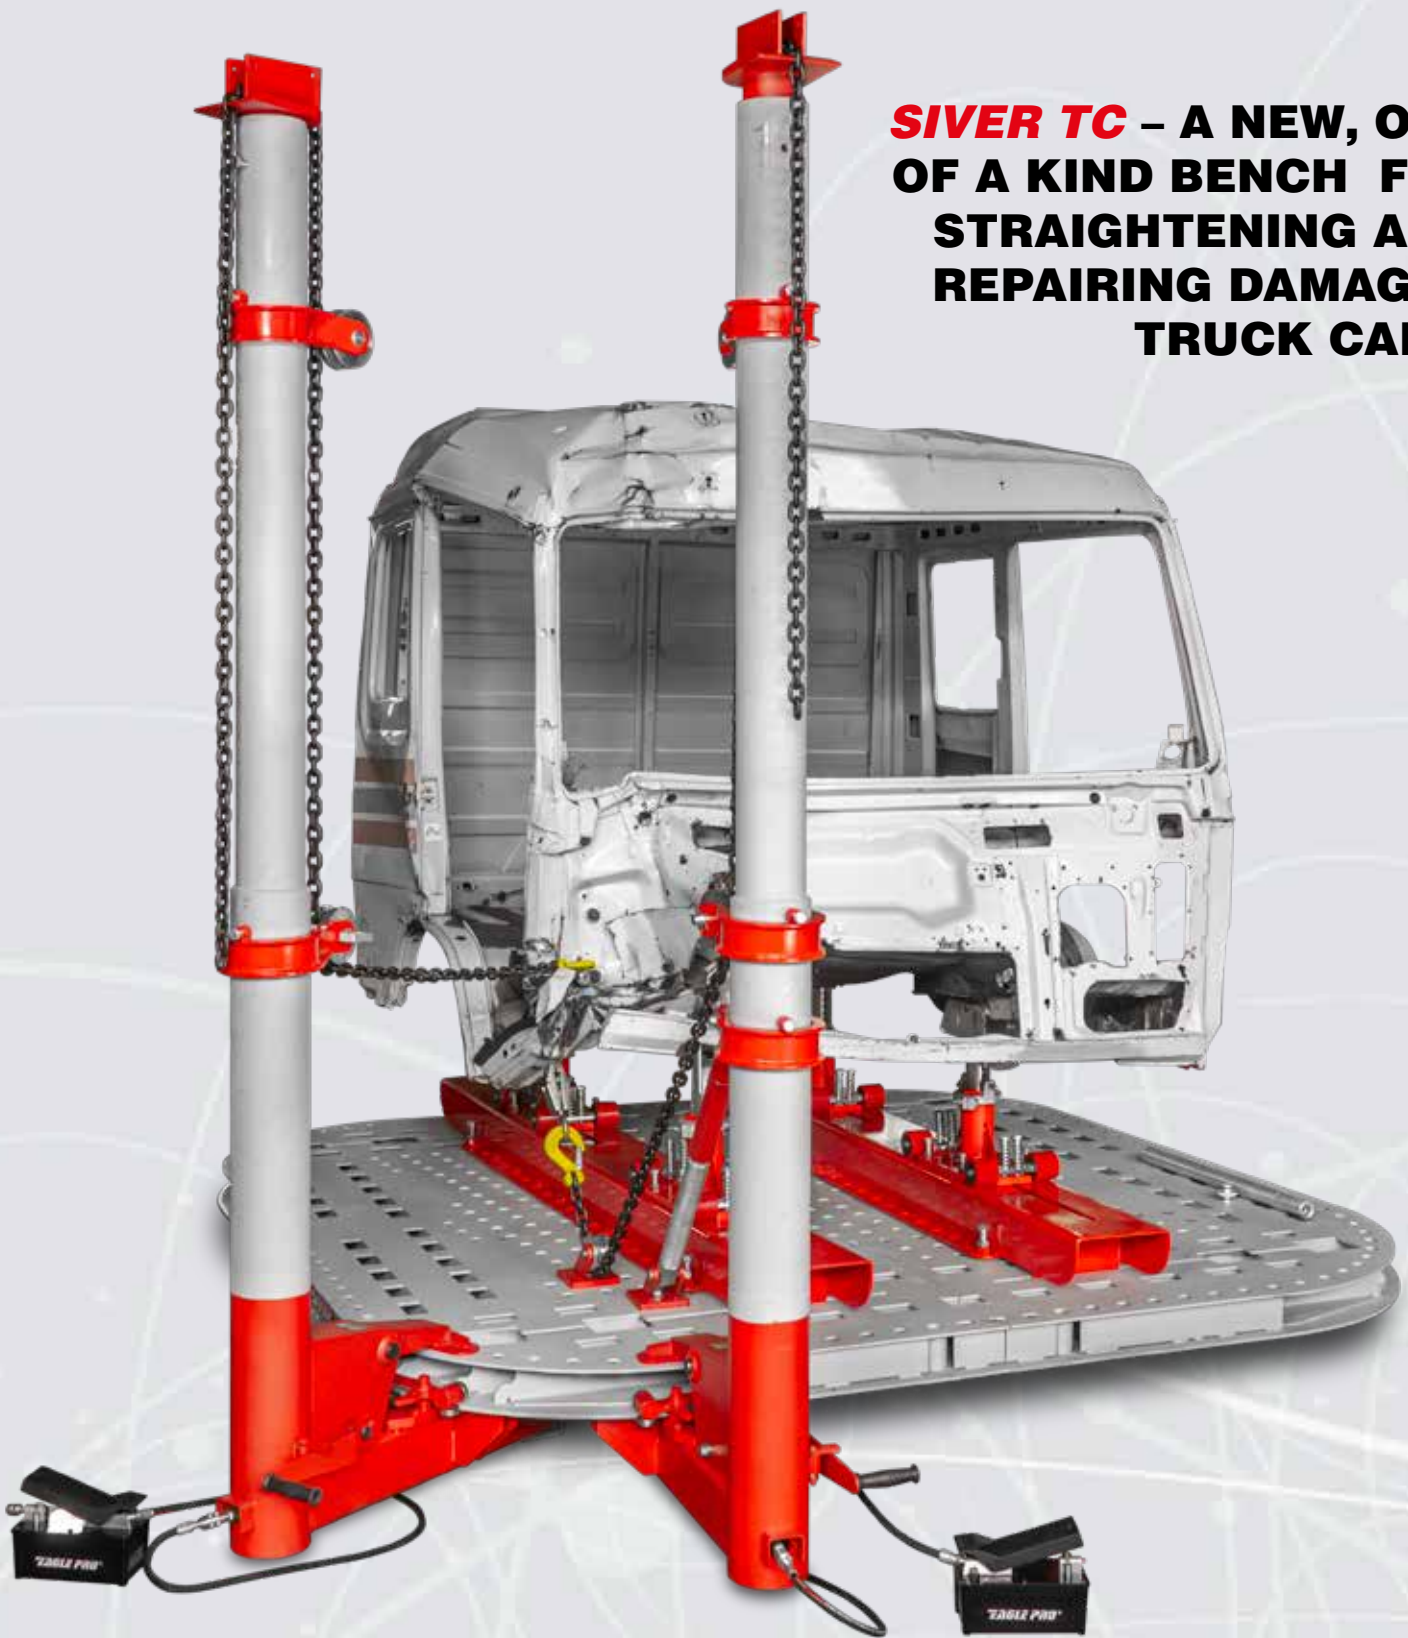

SIVER[®]

That's what you need for efficient work!

SIVER TC

**Straightening system for repairing
damaged truck cabs**

EAC

MADE IN RUSSIA

SIVER TC – A NEW, ONE OF A KIND BENCH FOR STRAIGHTENING AND REPAIRING DAMAGED TRUCK CABS!

Special adapters fix any cab to mobile supports with carriages.

The supports are fixed on the frame in increments of 5 mm. The range of installation of supports is 400–1750 mm.

The supports and carriages are easy to move on rollers with a durable polyurethane coating.

Power devices are located on the platform and easily move around it, creating a 360° working area.

Height-adjustable chain-rollers allow you to set any pull direction.

Original roller mechanism for easy movement. Fast and rigid fixation in one of 112 positions.

Pneumohydraulic pumps are used to control power devices. 10 t pulling force.

Down-pull-attachment and chain lock are included in starter kit and can be mounted on a platform.

Special equipment kit includes all the necessary clamps to get started. Chain length 5m.