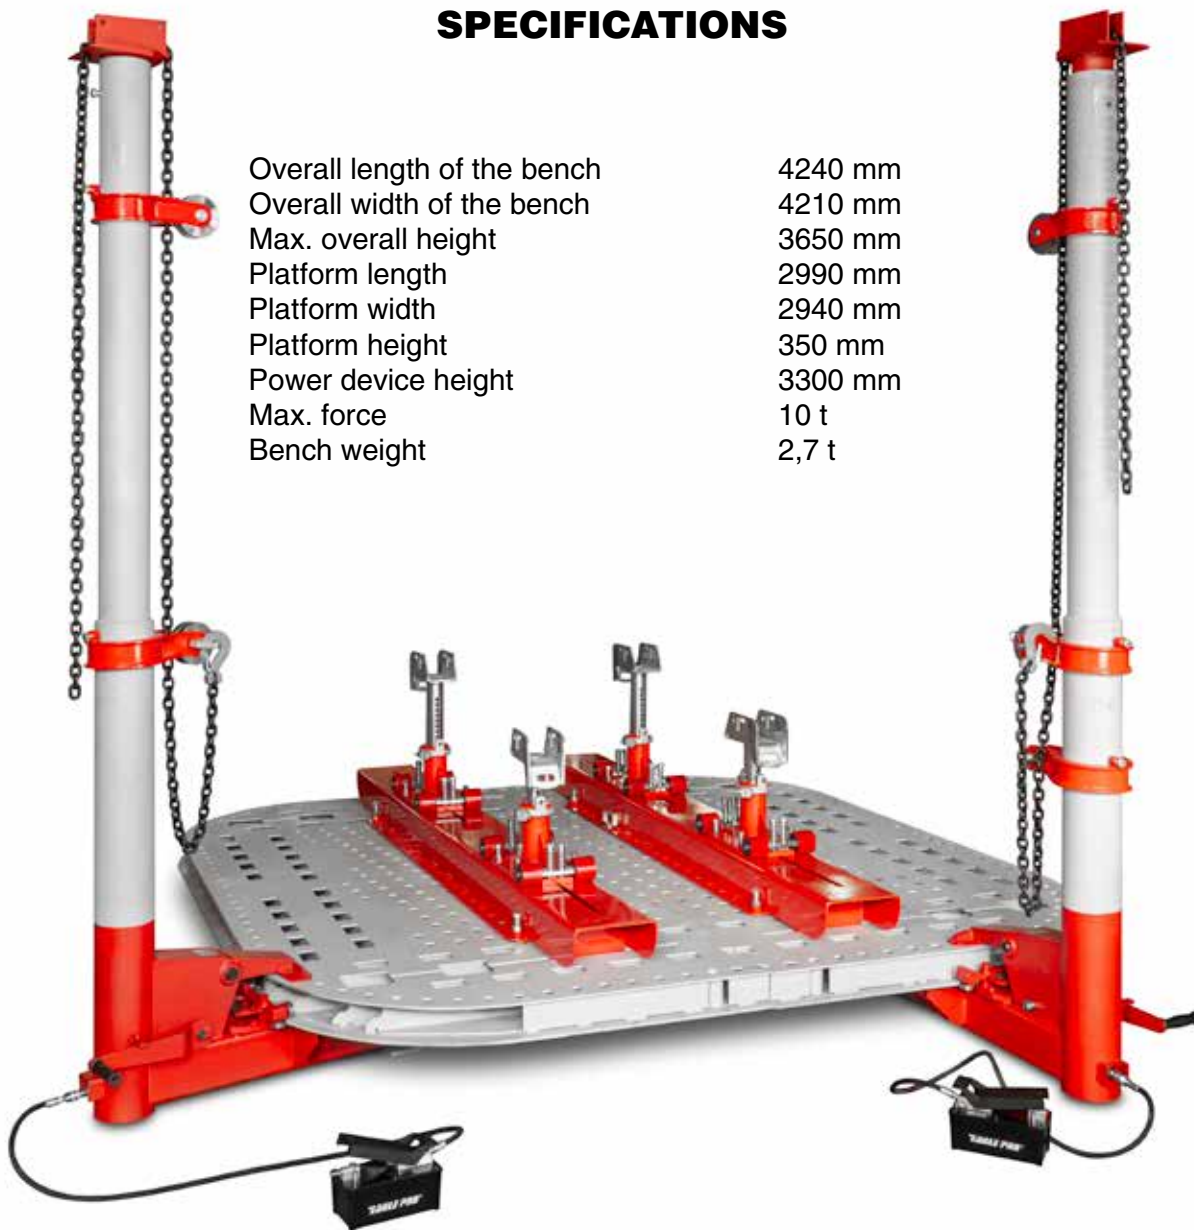

Power devices are located on the platform and easily move around it, creating a 360° working area.

Height-adjustable chain-rollers allow you to set any pull direction.

Original roller mechanism for easy movement. Fast and rigid fixation in one of 112 positions.

Hydraulic cylinder 10 t with extensions. It is used as an emphasis of the power device and for local repair of the cabin.

There are 3 pairs of different cabins mounting adapters included.

Removable platforms for movable supports (4 pcs.) provide even more options for fixing the cabin.

ОПЦИИ И АКСССУАРЫ

Cabin transportation trolley.

Trolley for special equipment and accessories.

Pull-up beam.

SPECIFICATIONS

Overall length of the bench	4240 mm
Overall width of the bench	4210 mm
Max. overall height	3650 mm
Platform length	2990 mm
Platform width	2940 mm
Platform height	350 mm
Power device height	3300 mm
Max. force	10 t
Bench weight	2,7 t