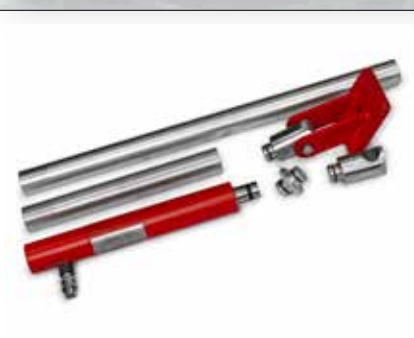

SIVER[®]

That's what you need for efficient work!

SIVER TC

**Straightening system for repairing
damaged truck cabs**

EAC

MADE IN RUSSIA

SIVER TC – A NEW, ONE OF A KIND BENCH FOR STRAIGHTENING AND REPAIRING DAMAGED TRUCK CABS!

Power devices are located on the platform and easily move around it, creating a 360° working area.

Height-adjustable chain-rollers allow you to set any pull direction.

Original roller mechanism for easy movement. Fast and rigid fixation in one of 112 positions.

Pneumohydraulic pumps are used to control power devices. 10 t pulling force.

Down-pull-attachment and chain lock are included in starter kit and can be mounted on a platform.

Special equipment kit includes all the necessary clamps to get started. Chain length 5m.

Hydraulic cylinder 10 t with extensions. It is used as an emphasis of the power device and for local repair of the cabin.

There are 3 pairs of different cabins mounting adapters included.

Removable platforms for movable supports (4 pcs.) provide even more options for fixing the cabin.