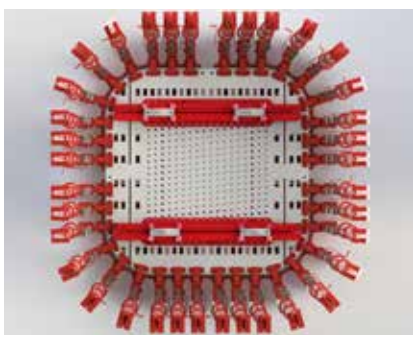

SIVER[®]

That's what you need for efficient work!

SIVER TC

**Straightening system for repairing
damaged truck cabs**

EAC

MADE IN RUSSIA

SIVER TC – A NEW, ONE OF A KIND BENCH FOR STRAIGHTENING AND REPAIRING DAMAGED TRUCK CABS!

Special adapters fix any cab to mobile supports with carriages.

The supports are fixed on the frame in increments of 5 mm. The range of installation of supports is 400–1750 mm.

The supports and carriages are easy to move on rollers with a durable polyurethane coating.

Power devices are located on the platform and easily move around it, creating a 360° working area.

Height-adjustable chain-rollers allow you to set any pull direction.

Original roller mechanism for easy movement. Fast and rigid fixation in one of 112 positions.

Pneumohydraulic pumps are used to control power devices. 10 t pulling force.

Down-pull-attachment and chain lock are included in starter kit and can be mounted on a platform.

Special equipment kit includes all the necessary clamps to get started. Chain length 5m.